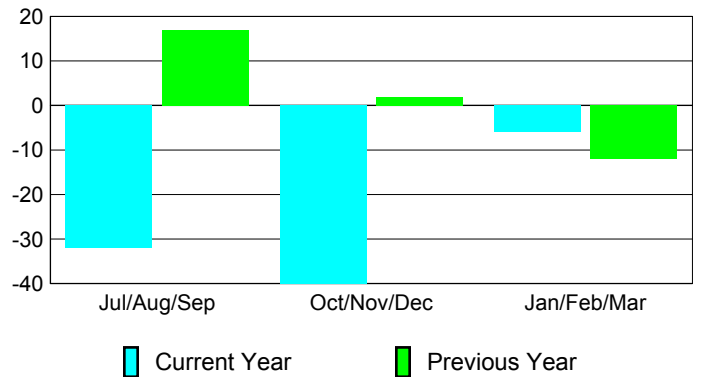

Comparison of Membership Gain/Loss

Current Year Compared to the Previous Year