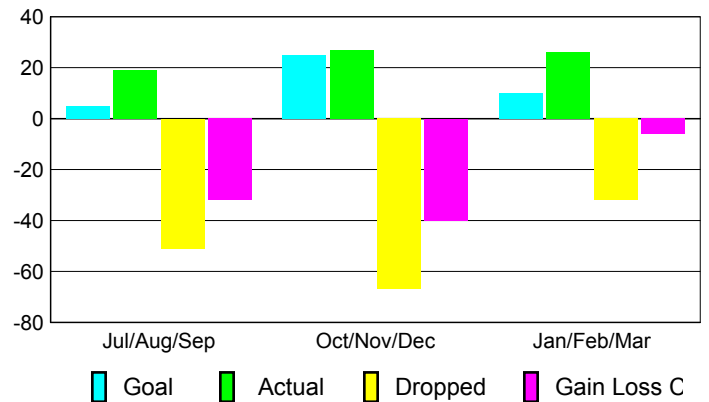

### YTD Status Quo Clubs 2009-2010

Status Quo Clubs Compared to Status Quo Members

## MEMBERSHIP

Membership Results  
2009-2010

Membership  
2008-2009

Month	Net Memb Goal	Actual New Memb	Actual Dropped Memb	Gain/Loss of Memb	Gain/Loss of Memb
Jul/Aug/Sep	5	19	-51	-32	17
Oct/Nov/Dec	25	27	-67	-40	2
Jan/Feb/Mar	10	26	-32	-6	-12
<b>Totals</b>	<b>40</b>	<b>72</b>	<b>-150</b>	<b>-78</b>	<b>7</b>

### Membership Results 2009-2010

Goal, New, Dropped, Gain/Loss

### Comparison of Membership Gain/Loss

Current Year Compared to the Previous Year