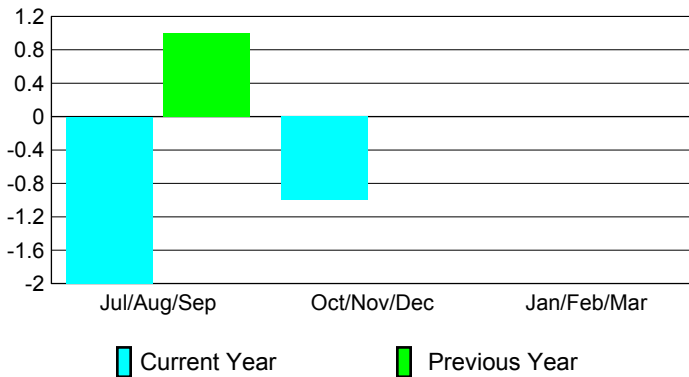

Comparison of Club Gain/Loss

Current Year Compared to the Previous Year