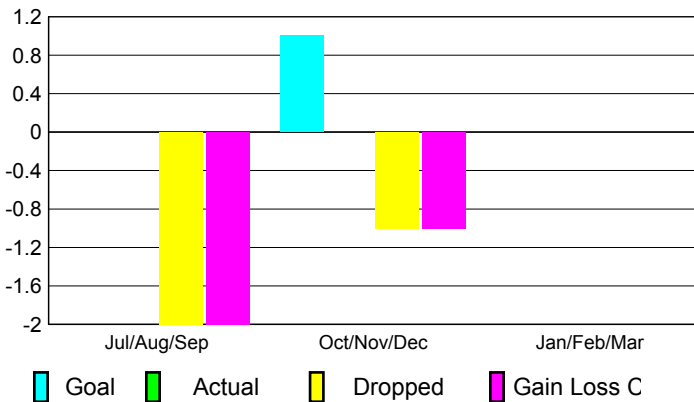

## CLUBS

Club Results  
2009-2010

Clubs  
2008-2009

Month	New Club Goal	Actual New Clubs	Actual Dropped Clubs	Gain/Loss of Clubs	Gain/Loss of Clubs
Jul/Aug/Sep	0	0	-2	-2	1
Oct/Nov/Dec	1	0	-1	-1	0
Jan/Feb/Mar	0	0	0	0	0
<b>Totals</b>	<b>1</b>	<b>0</b>	<b>-3</b>	<b>-3</b>	<b>1</b>

### Club Results 2009-2010

Goal, New, Dropped, Gain/Loss

### Comparison of Club Gain/Loss

Current Year Compared to the Previous Year